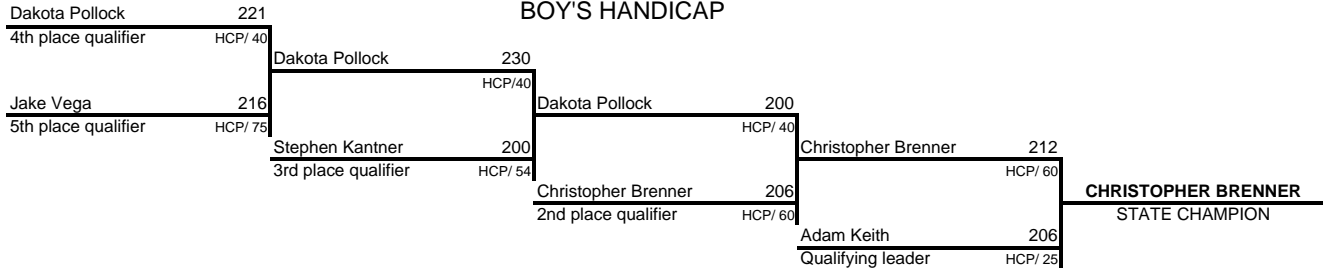

2008 ILLINOIS PEPSU USBC STATE CHAMPIONSHIPS 12 and OVER STEPLADDER RESULTS

BOY'S SCRATCH

GIRL'S SCRATCH

BOY'S HANDICAP

GIRL'S HANDICAP