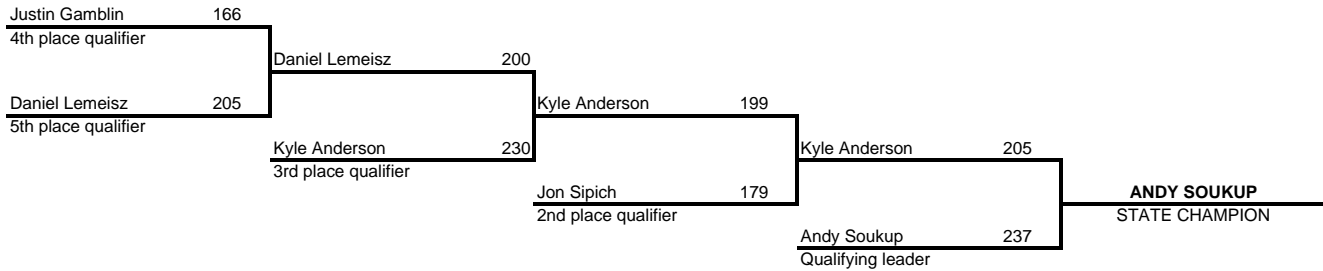

2008 ILLINOIS PEPSU USBC STATE CHAMPIONSHIPS 12 and OVER STEPLADDER RESULTS

BOY'S SCRATCH

GIRL'S SCRATCH

BOY'S HANDICAP

GIRL'S HANDICAP