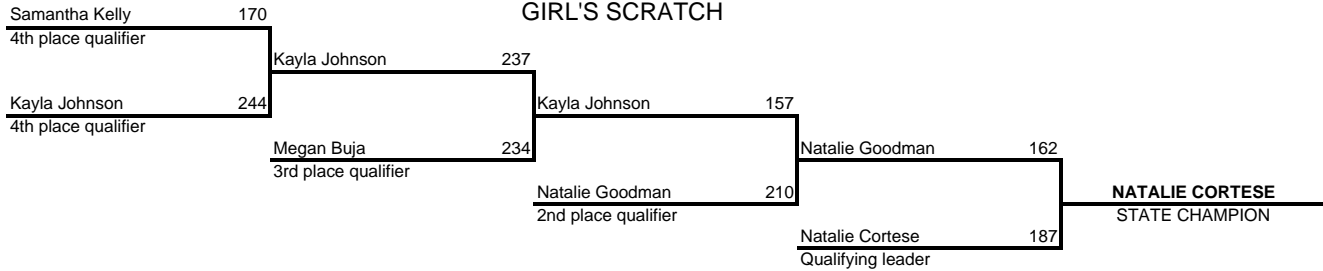

2008 ILLINOIS PEPSU USBC STATE CHAMPIONSHIPS 12 and OVER STEPLADDER RESULTS

BOY'S SCRATCH

GIRL'S SCRATCH

BOY'S HANDICAP

GIRL'S HANDICAP