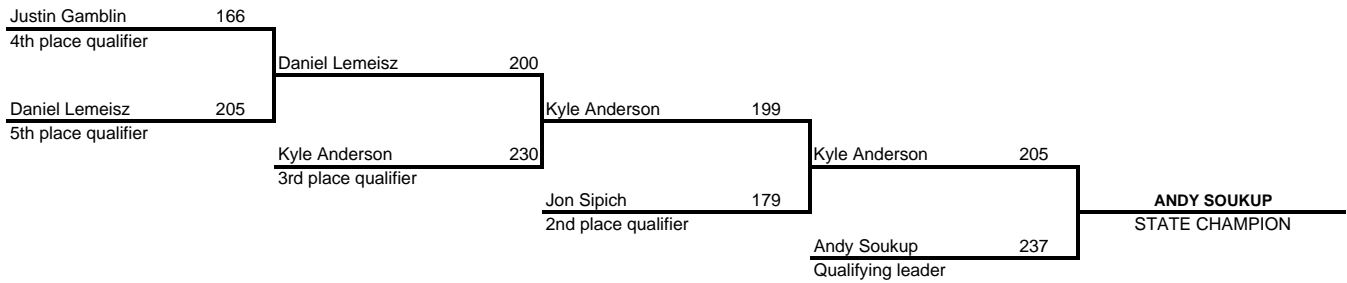

2008 ILLINOIS PEPSI USBC YOUTH CHAMPIONSHIPS FINAL STEPLADDER RESULTS

BOY'S SCRATCH